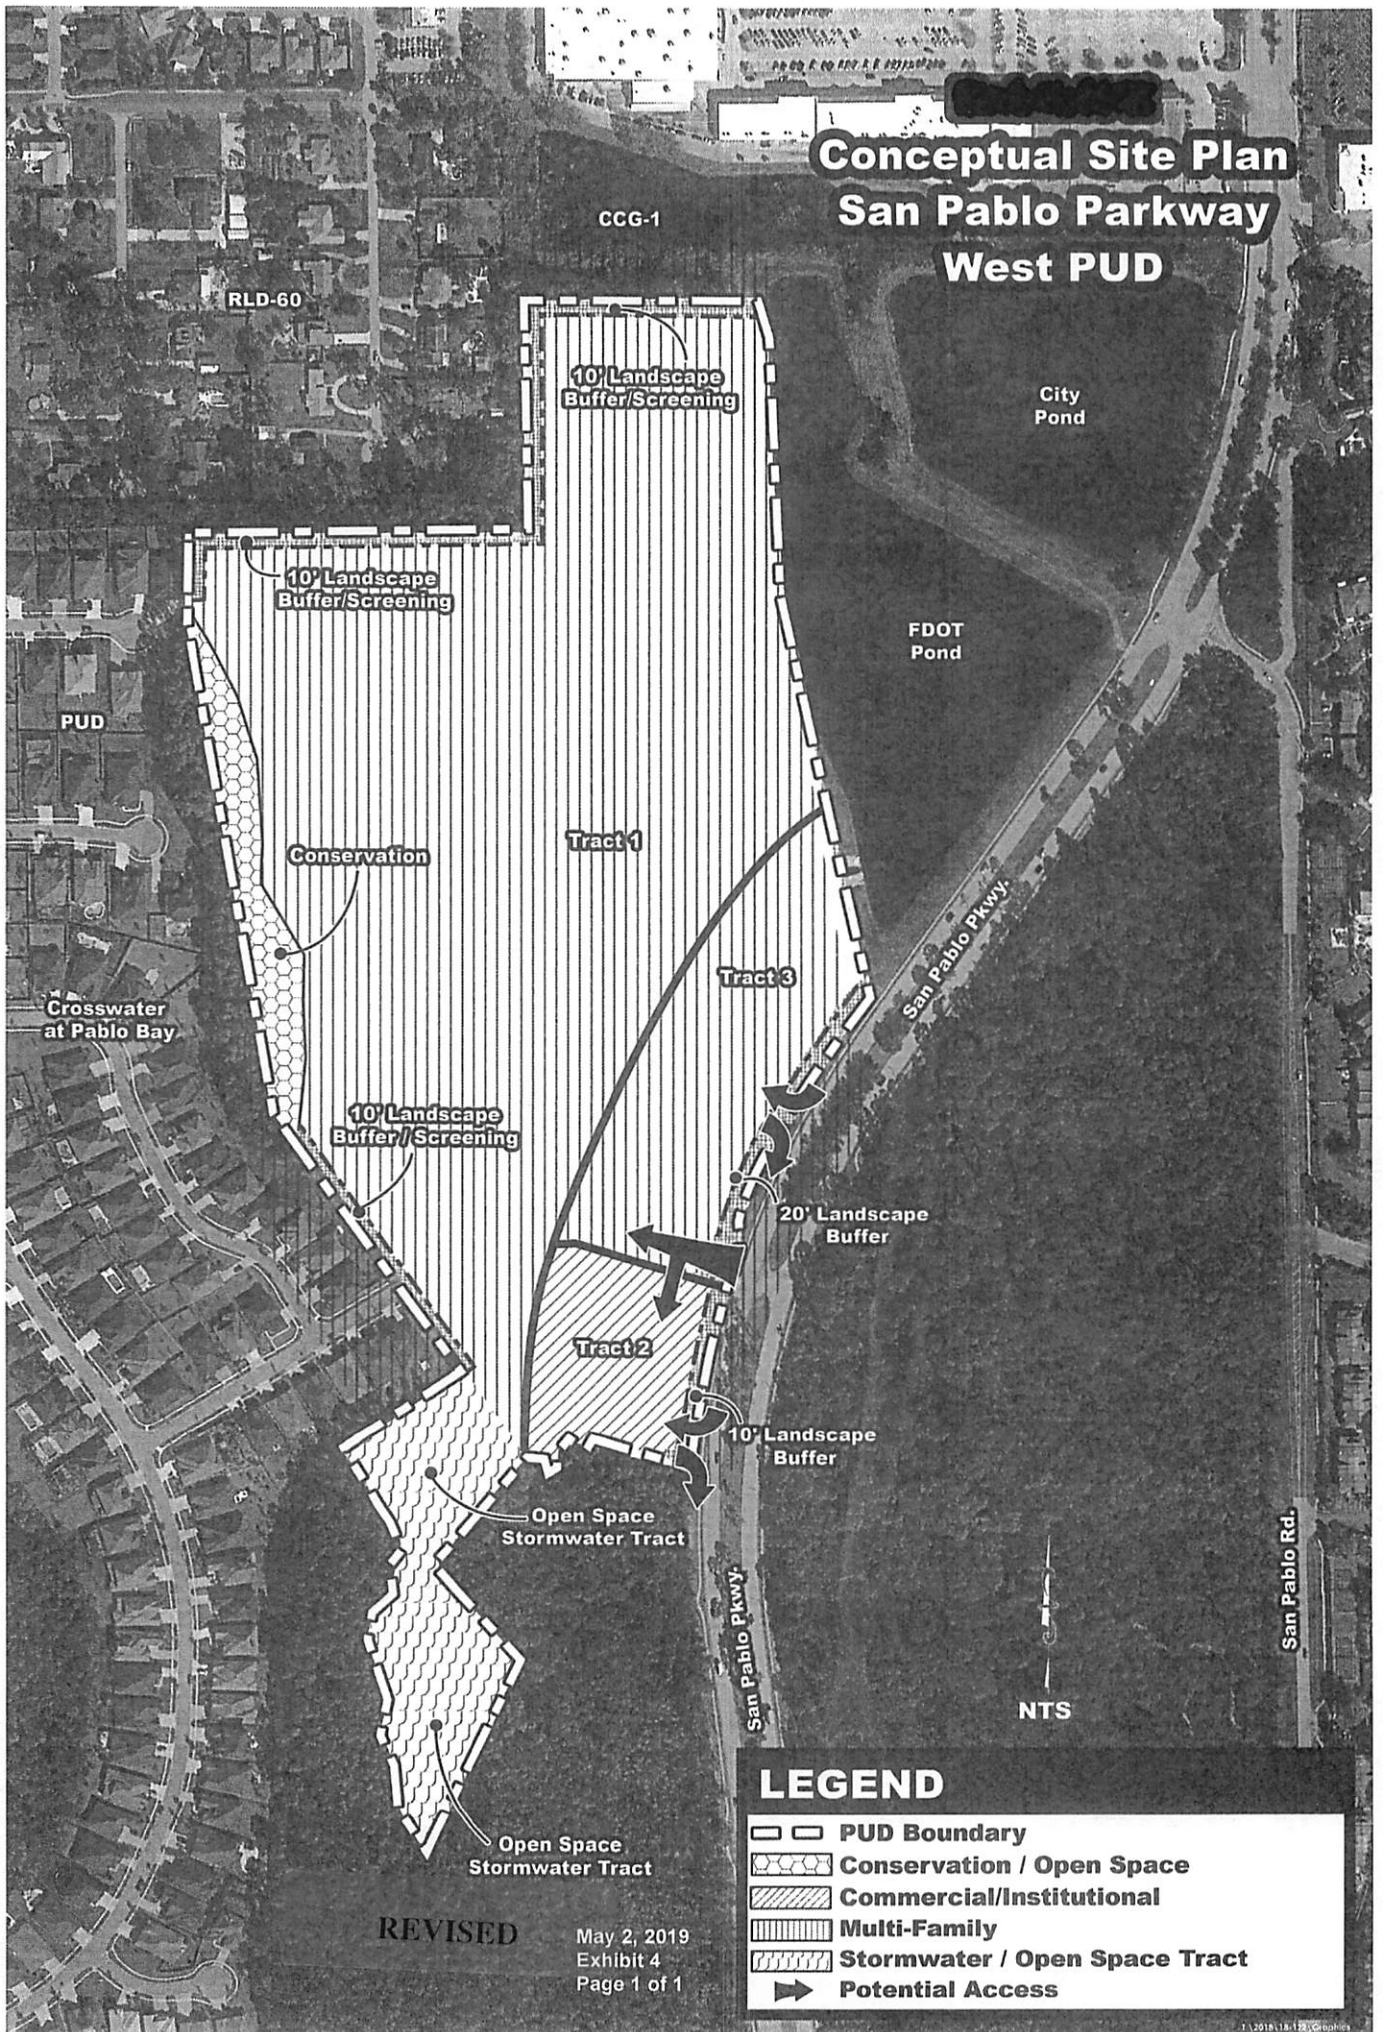

Conceptual Site Plan San Pablo Parkway West PUD

LEGEND

- PUD Boundary
- Conservation / Open Space
- Commercial/Institutional
- Multi-Family
- Stormwater / Open Space Tract
- Potential Access

██████████